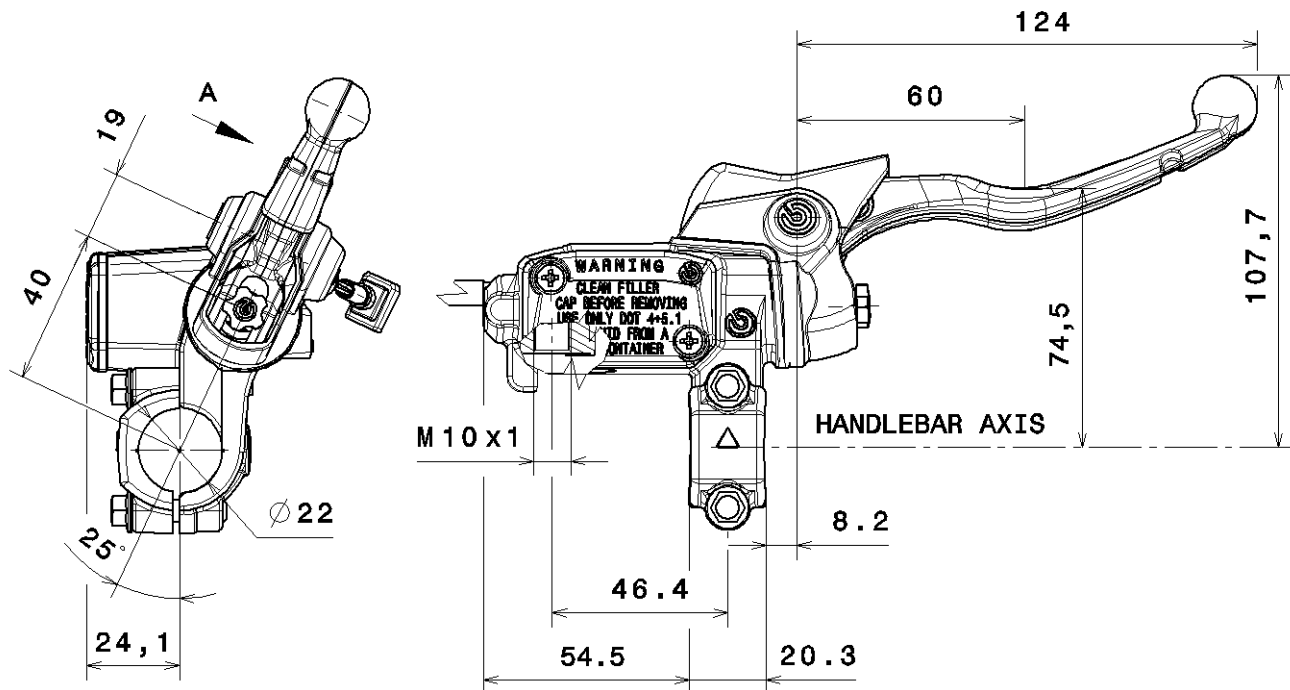

FRONT MASTER CYLINDER

PS9/19

10.7677.74

Note: Lever dimensions refer to view from A