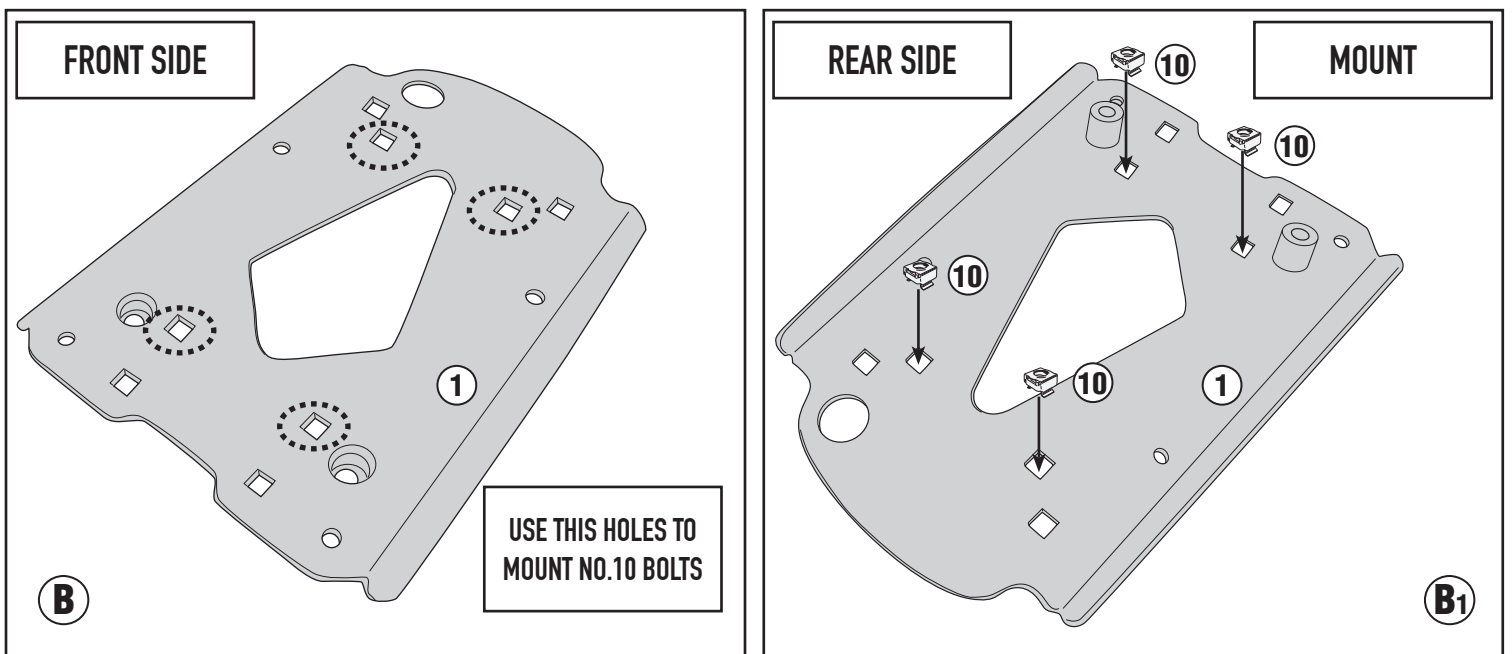

Z113C2 MONOLOCK PLATE

ISTRUZIONI DI MONTAGGIO - MOUNTING INSTRUCTIONS
INSTRUCTIONS DE MONTAGE - BAUANLEITUNG
INSTRUCCIONES DE MONTAJE - INSTRUÇÕES DE MONTAGEM